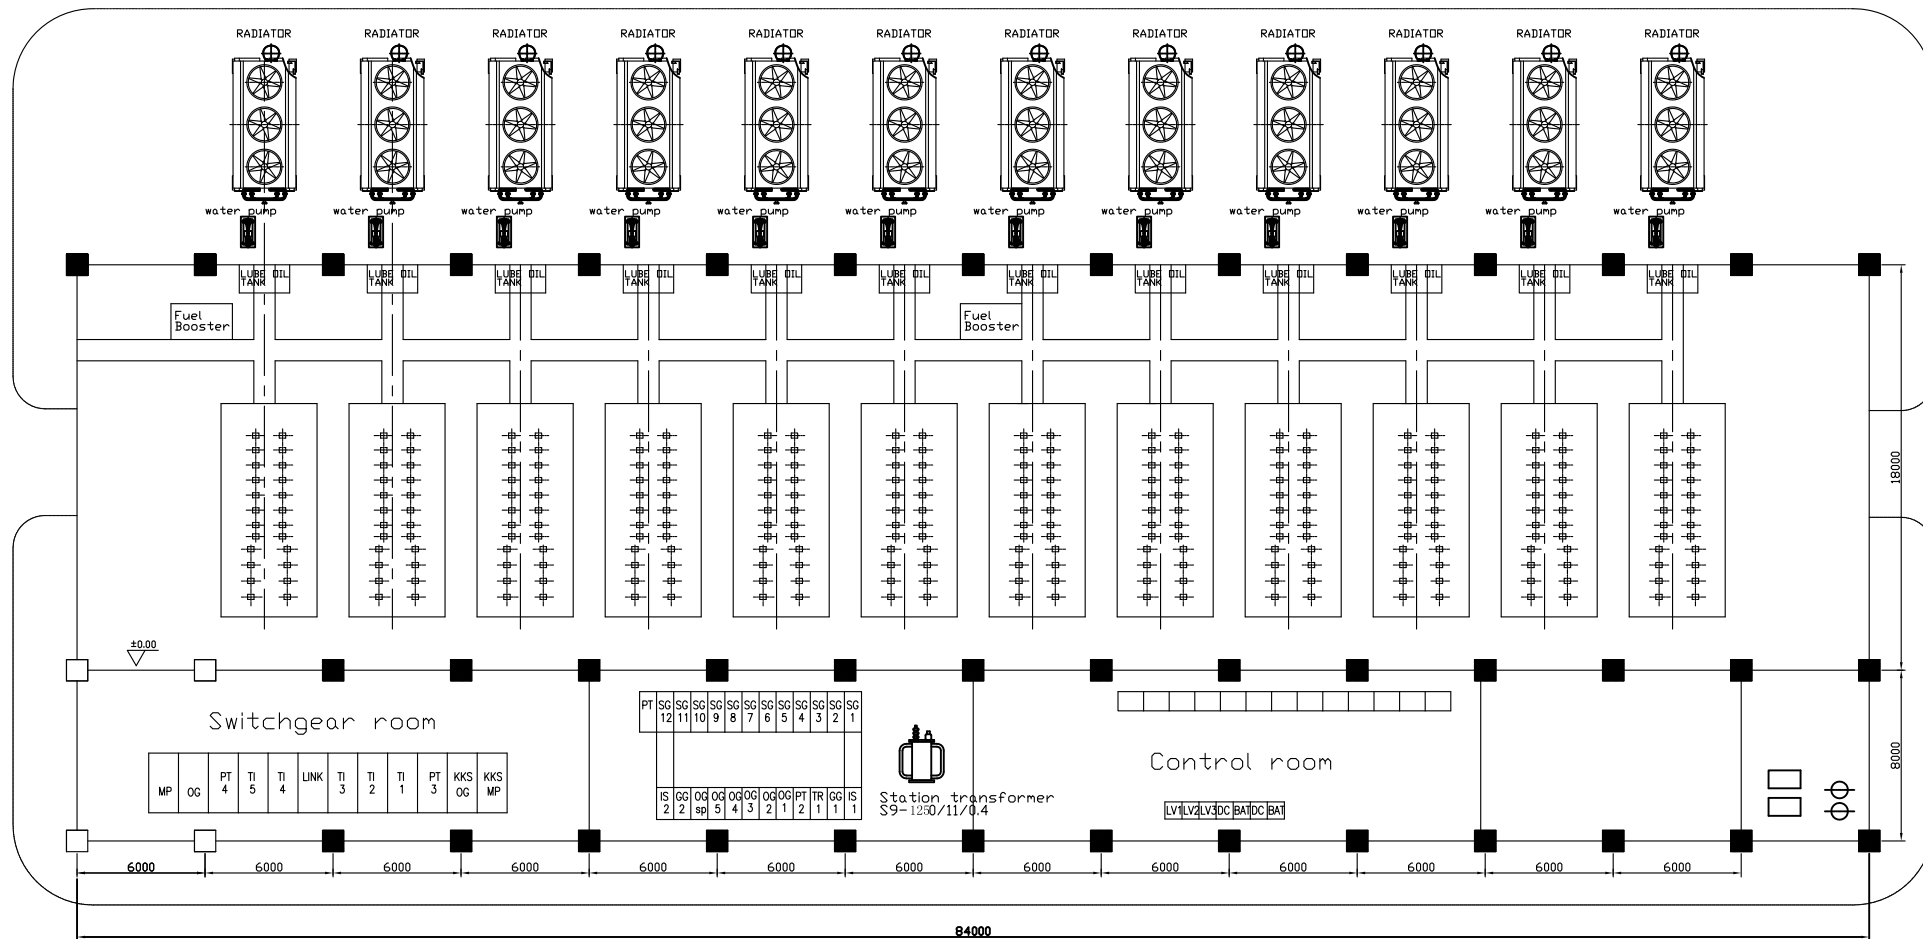

Pump and separator Room

SCALE	1:150	DATE		DRWN		CHK'D		APPR.		DATE		REV		DATE		BY		DATE		BY		DATE	
Leda Greenpower (Beijing) Trading & Engineering Co., Ltd.																							
NAME Layout for 12X3MW HFO Power Plant																							
MATERIAL																							
DRAWING NO. PF-01-01R																							