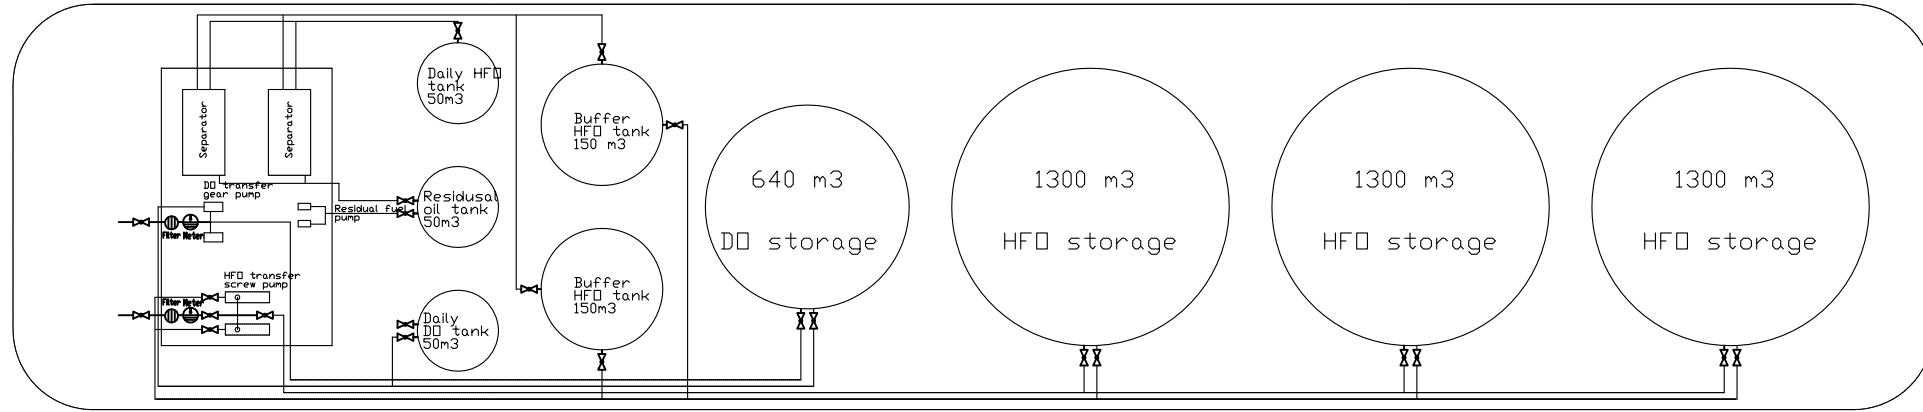

Pump and separator Room

SCALE	1:150	DATE		DRWN		CHK'D		APPR.		DATE		REV		DATE		BY		DATE		BY		DATE	
Leda Greenpower (Beijing) Trading & Engineering Co., Ltd.																							
NAME Layout for 12X3MW HFO Power Plant																							
MATERIAL																							
DRAWING NO. PF-01-01R																							