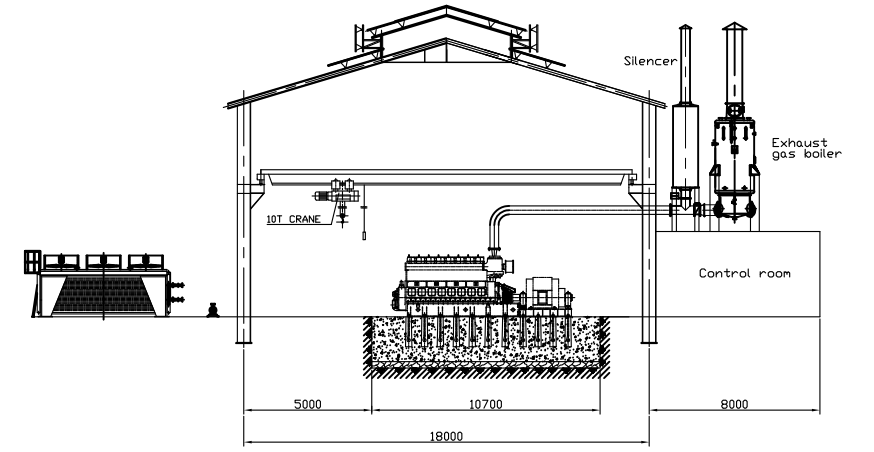

Pump and separator Room

SCALE	1:150	DATE		DRWN		CHK'D		APPR.		DATE		REV		DATE		BY		DATE		BY		DATE	
Leda Greenpower (Beijing) Trading & Engineering Co., Ltd.																							
NAME Layout for 12X3MW HFO Power Plant																							
MATERIAL																							
DRAWING NO. PF-01-01R																							